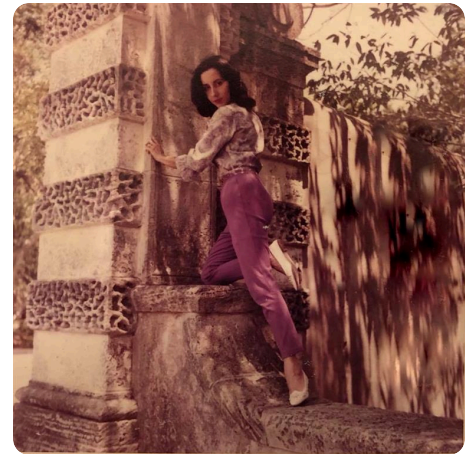

# Media

**AMALIA P. BEJAR**  
OCT 1, 1934 - NOV 30, 2017